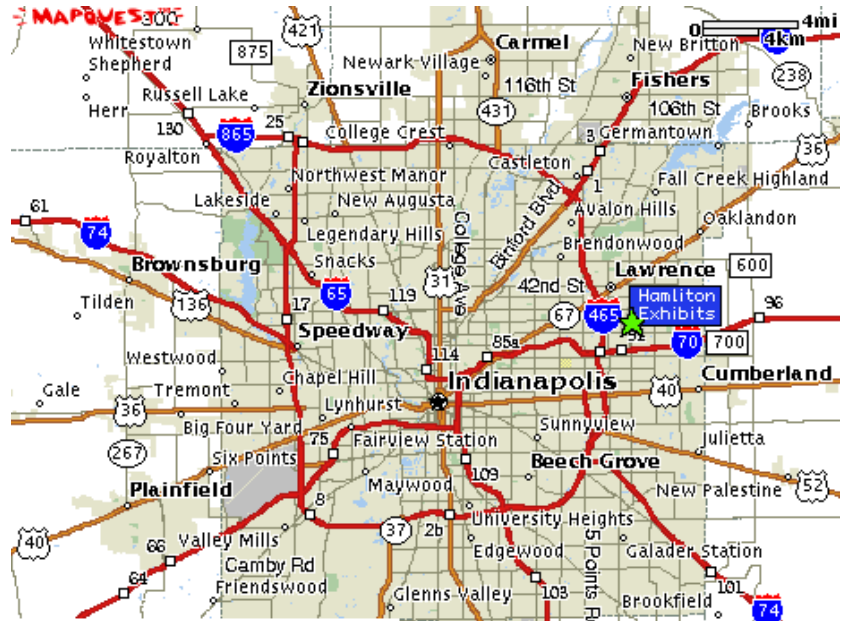

Directions to Hamilton Exhibits:

From NORTH of Indianapolis -

Take I-465 East to I-465 South
Exit I-70 East (Dayton, OH)
Take I-70 East to Post Road
Exit Post Road (EXIT 91), turn left (north)
Travel to 33rd St. (Hunter Creek Business Park)
Turn right (east) on 33rd St.
Hamilton Exhibits is on the left.

From Airport or Downtown Indianapolis -

Take I-70 East; follow signs for Dayton, OH
Take I-70 East to Post Road
Exit Post Road (EXIT 91), turn left (north)
Travel to 33rd St. (Hunter Creek Business Park)
Turn right (east) on 33rd St.
Hamilton Exhibits is on the left.

From SOUTH of Indianapolis -

Take I-465 East to I-465 North
Exit I-70 East (Dayton, OH)
Take I-70 East to Post Road
Exit Post Road (EXIT 91), turn left (north)
Travel to 33rd St. (Hunter Creek Business Park)
Turn right (east) on 33rd St.
Hamilton Exhibits is on the left.